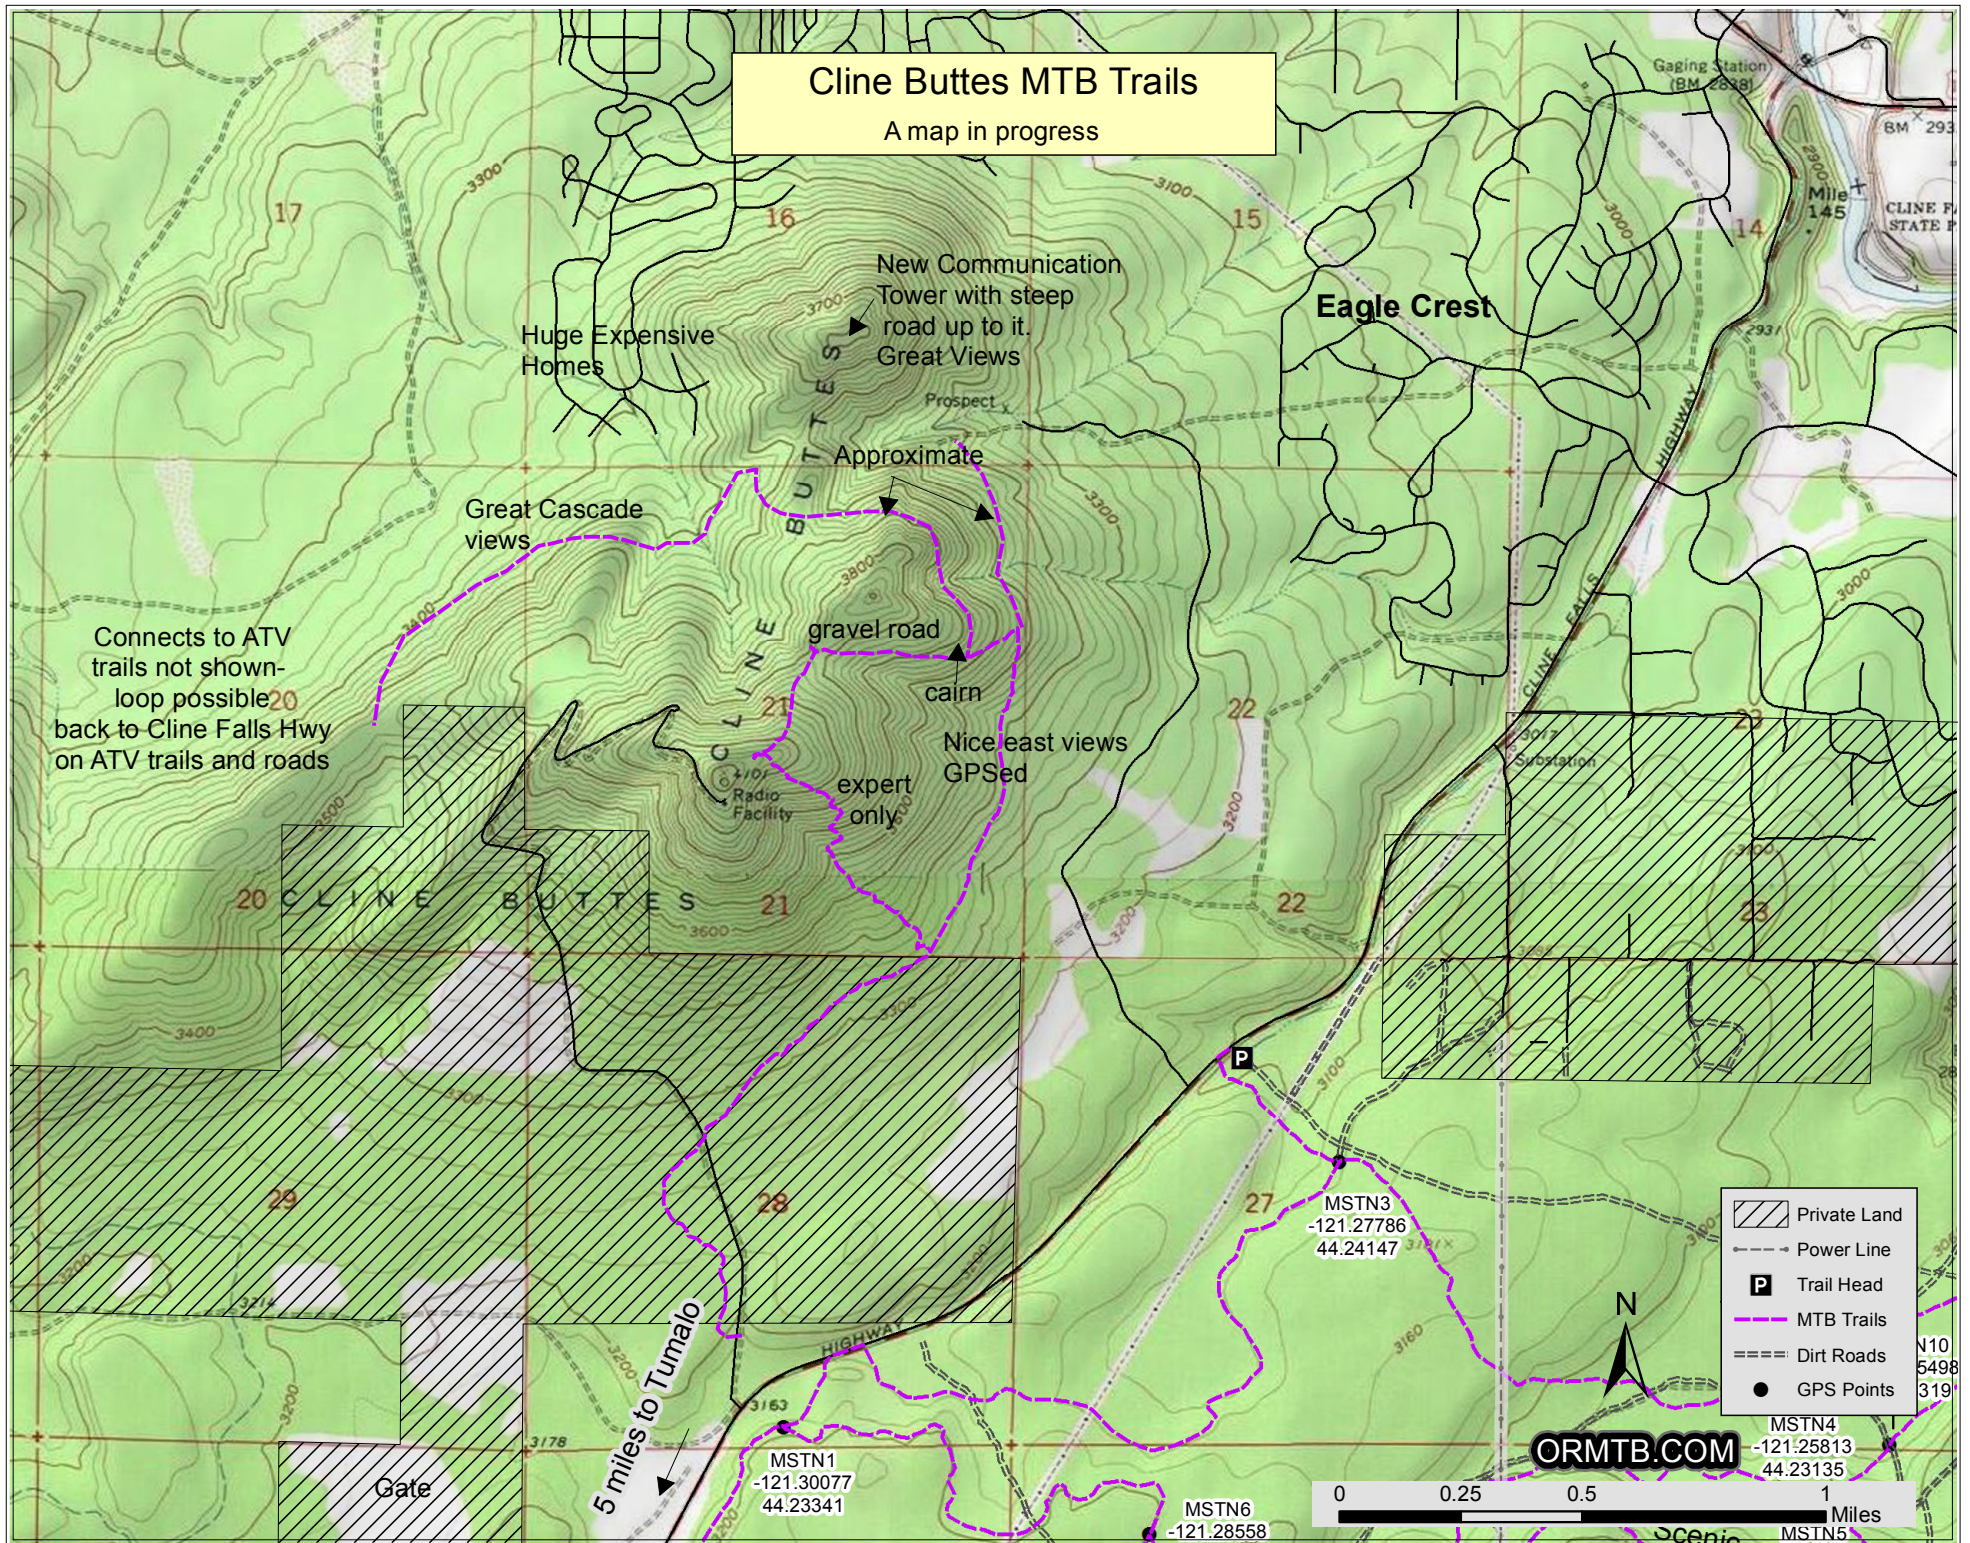

# Cline Buttes MTB Trails

A map in progress

- Private Land
- Power Line
- Trail Head
- MTB Trails
- Dirt Roads
- GPS Points

ORMTB.COM